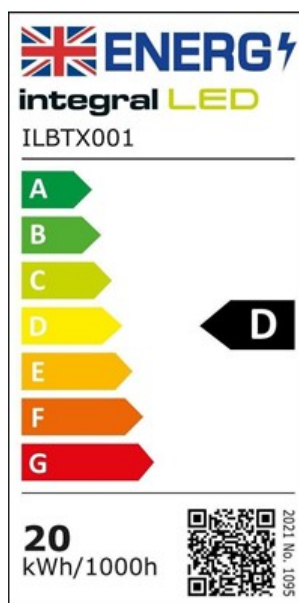

**Physical Data**

<b>Product Length (mm):</b>	1258
<b>Product Depth (mm):</b>	66.5
<b>Product Width (mm):</b>	70.5
<b>Product Weight (g):</b>	1100
<b>Optic:</b>	Polycarbonate diffuser
<b>Material:</b>	Polycarbonate
<b>Construction:</b>	Injection moulding
<b>Bulb or Luminaire Shape:</b>	Linear
<b>Luminaire Fixing:</b>	Ceiling mounted
<b>Placement / Application:</b>	Indoor and outdoor, General lighting

**Electrical Data**

<b>Power Consumption (W) :</b>	20
<b>Power Factor:</b>	0.9
<b>Voltage Range (v):</b>	200-240
<b>Input Voltage (V):</b>	200-240

<b>Dimming:</b>	Non-Dimmable
<b>Driver Included:</b>	Yes
<b>Electric Current:</b>	AC
<b>EN:</b>	EN-60598
<b>LVD Certified:</b>	Yes

## Light Data

<b>Luminous Flux in Lumens (lm):</b>	3000
<b>Lumens per meter (lm/m):</b>	150
<b>Correlated Colour Temperature (CCT) (K):</b>	4000
<b>Colour Temperature:</b>	4000K - Cool White
<b>Colour Temperature Name:</b>	Cool White
<b>Beam Angle:</b>	120
<b>Colour Rendering Index (CRI):</b>	80
<b>Frequency Range (Hz):</b>	50/60
<b>Instant on (Less than 1 second):</b>	Yes
<b>LED Size (mm):</b>	2835
<b>LED Type:</b>	Surface mounted device (SMD)
<b>Lifetime (hours):</b>	40000
<b>Switching Cycles:</b>	25000

## Environment

<b>EN:</b>	EN-60598
<b>LVD Certified:</b>	Yes
<b>CE RoHS:</b>	Yes
<b>New Energy Rating:</b>	D
<b>EU Luminaire:</b>	L
<b>Hg 0% (Mercury Free):</b>	Yes
<b>IK Rating (Impact Protection):</b>	IK10
<b>IP Rating (Ingress Protection):</b>	IP66
<b>Lowest Operating Temperature (°C):</b>	-20
<b>Maximum Operating Temperature (°C):</b>	40