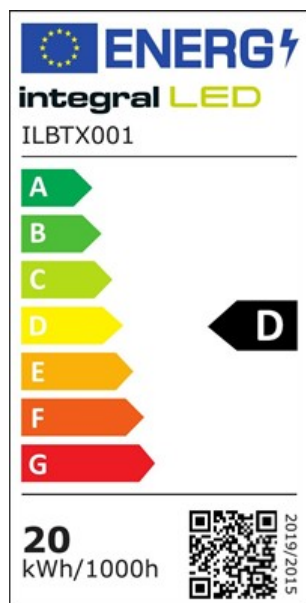

**4FT TOUGHSHELL+ IP66 IK10 20W 3000LM 4000K 120 BEAM ANGLE  
150LM/W NON-DIMM-LINKABLE RAPID CONNECT EASY-FIT**

ILBTX001

The Toughshell+ batten features a rugged IK10 and IP66 dust and waterproof polycarbonate construction. The opal diffuser provides even light distribution, ideal for demanding environments such as warehouses, factories, car parks and more.

**Electrical Data**

<b>Power Consumption (W) :</b>	20
<b>Power Factor:</b>	0.9
<b>Voltage Range (v):</b>	200-240
<b>Input Voltage (V):</b>	200-240

<b>Dimming:</b>	Non-Dimmable
<b>Driver Included:</b>	Yes
<b>Electric Current:</b>	AC
<b>EN:</b>	EN-60598
<b>LVD Certified:</b>	Yes

## Light Data

<b>Luminous Flux in Lumens (lm):</b>	3000
<b>Lumens per meter (lm/m):</b>	150
<b>Correlated Colour Temperature (CCT) (K):</b>	4000
<b>Colour Temperature:</b>	4000K - Cool White
<b>Colour Temperature Name:</b>	Cool White
<b>Beam Angle:</b>	120
<b>Colour Rendering Index (CRI):</b>	80
<b>Frequency Range (Hz):</b>	50/60
<b>Instant on (Less than 1 second):</b>	Yes
<b>LED Size (mm):</b>	2835
<b>LED Type:</b>	Surface mounted device (SMD)
<b>Lifetime (hours):</b>	40000
<b>Switching Cycles:</b>	25000

## Environment

<b>EN:</b>	EN-60598
<b>LVD Certified:</b>	Yes
<b>CE RoHS:</b>	Yes
<b>New Energy Rating:</b>	D
<b>EU Luminaire:</b>	L
<b>Hg 0% (Mercury Free):</b>	Yes
<b>IK Rating (Impact Protection):</b>	IK10
<b>IP Rating (Ingress Protection):</b>	IP66
<b>Lowest Operating Temperature (°C):</b>	-20
<b>Maximum Operating Temperature (°C):</b>	40